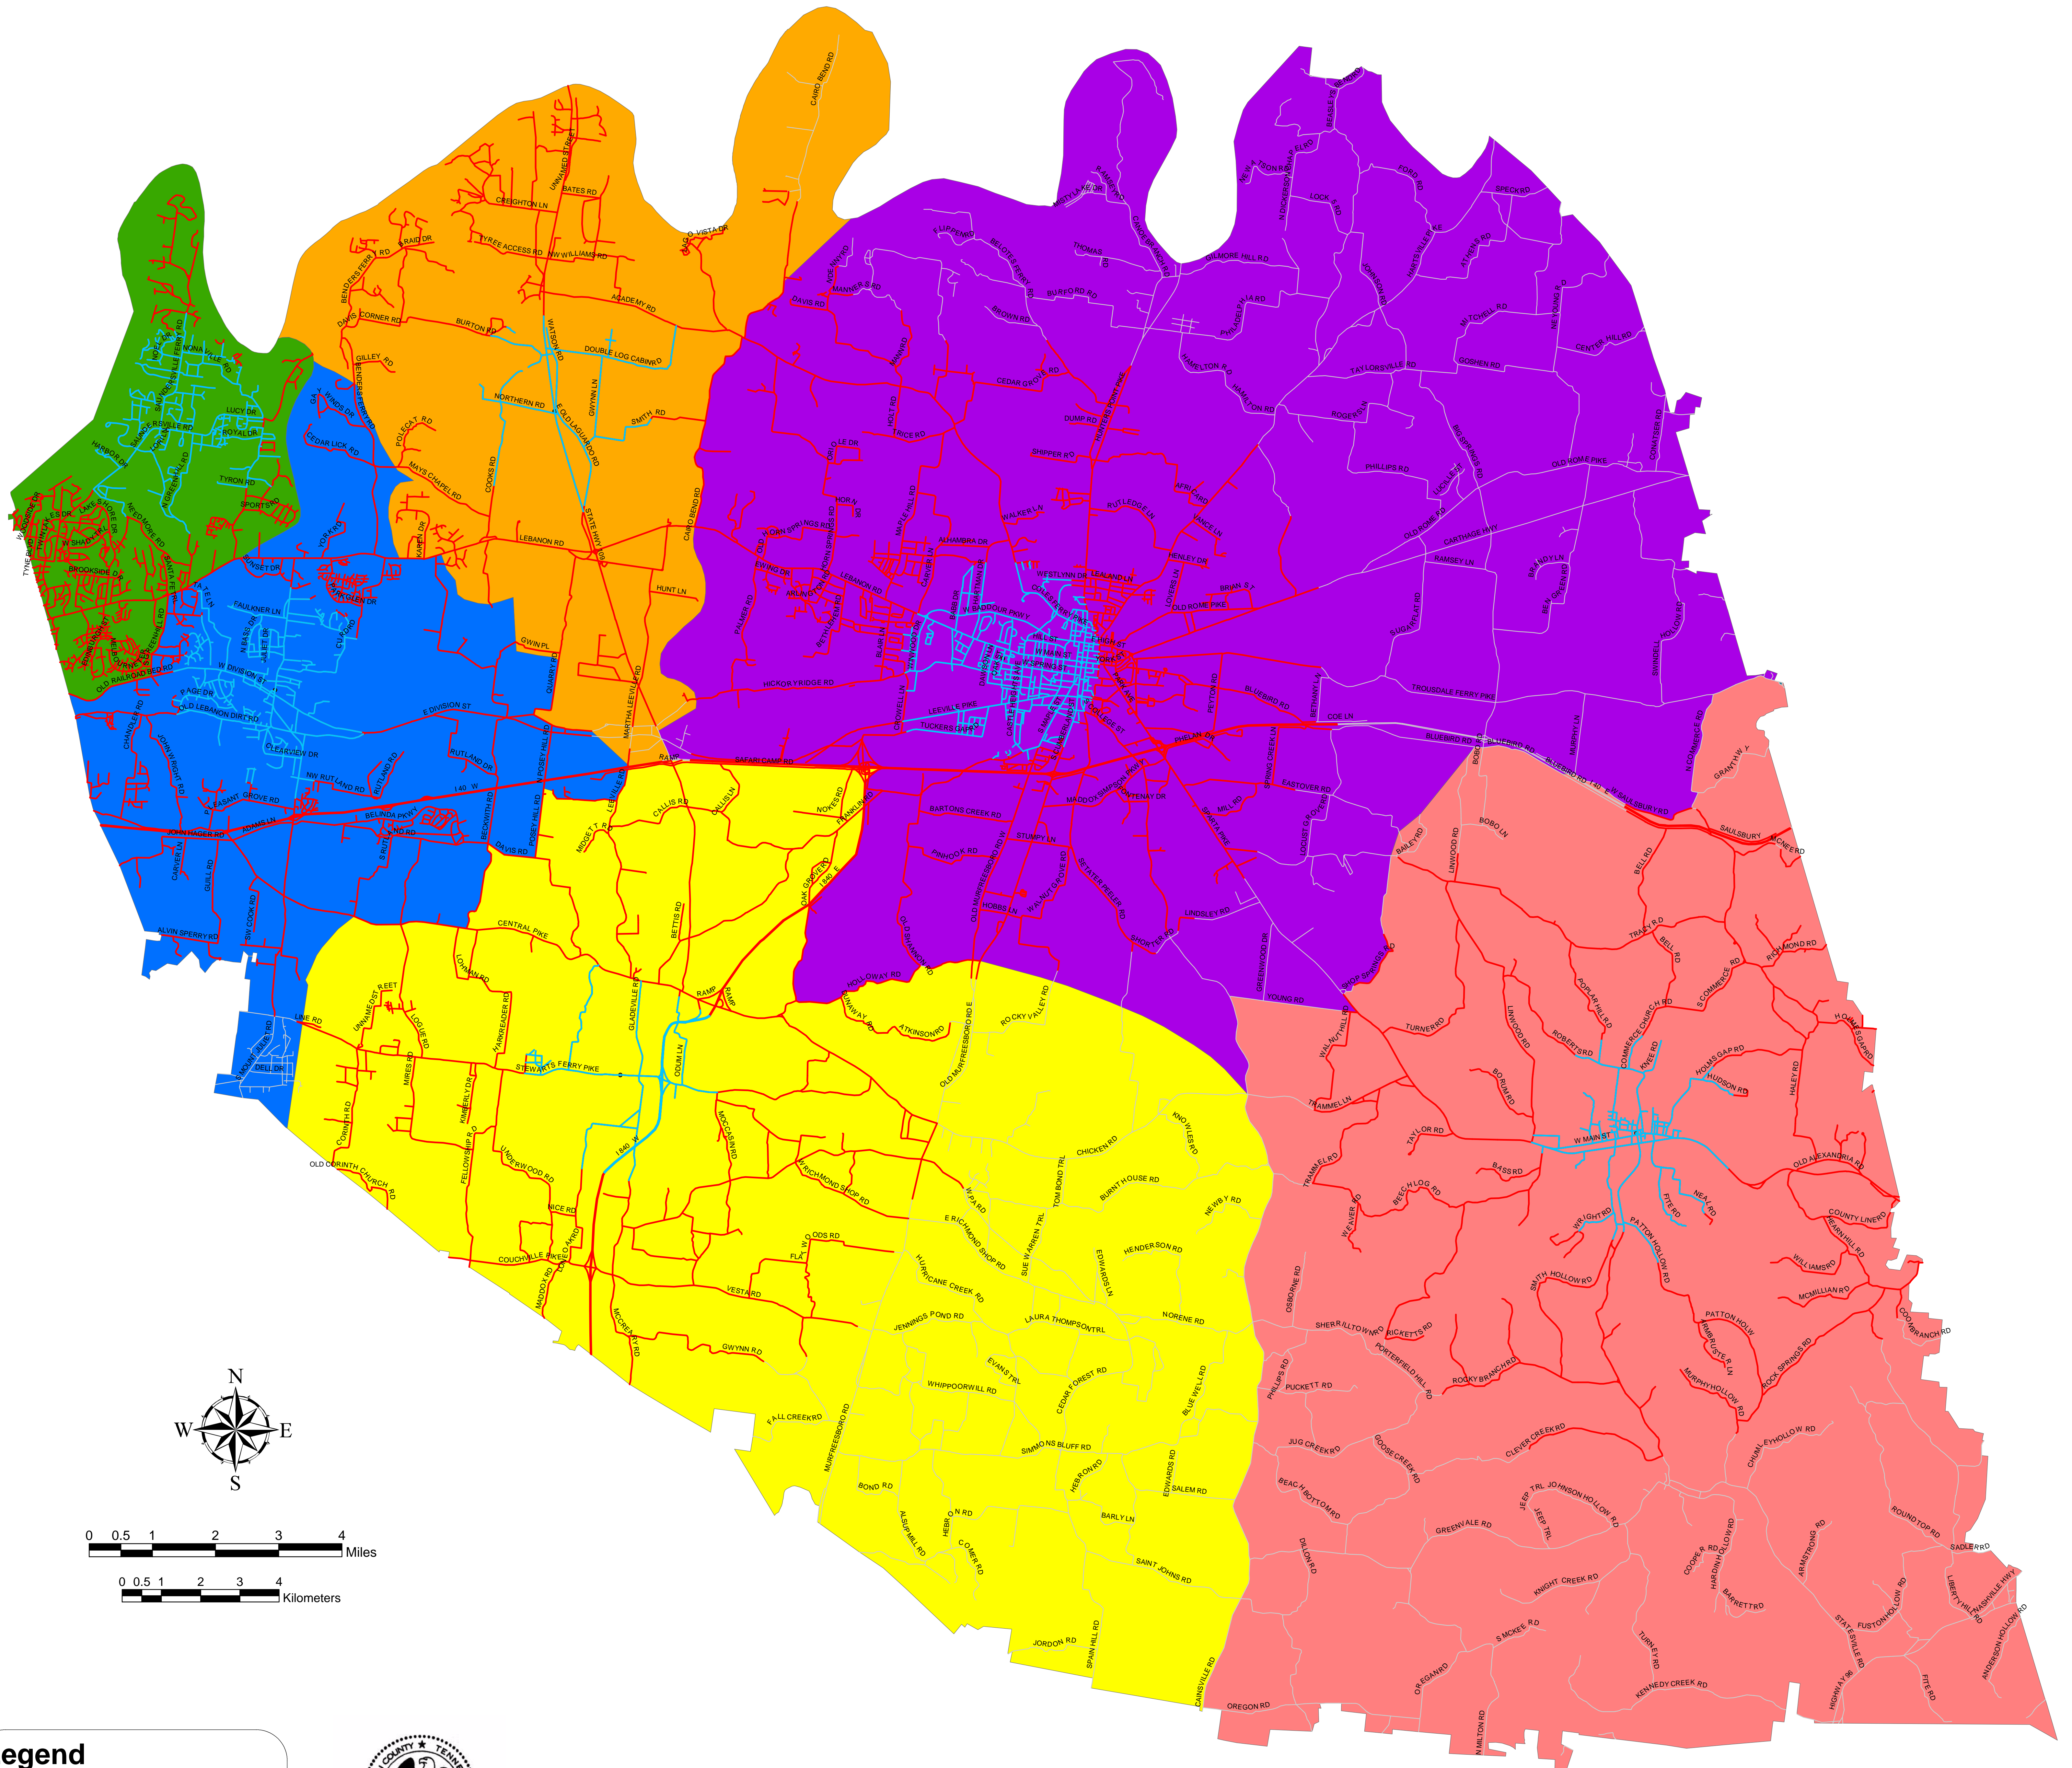

# Wilson County Emergency Management Agency Distance From Stations

**Legend**

- Route Distance 1.5 Miles
- Route Distance 5.0 Miles