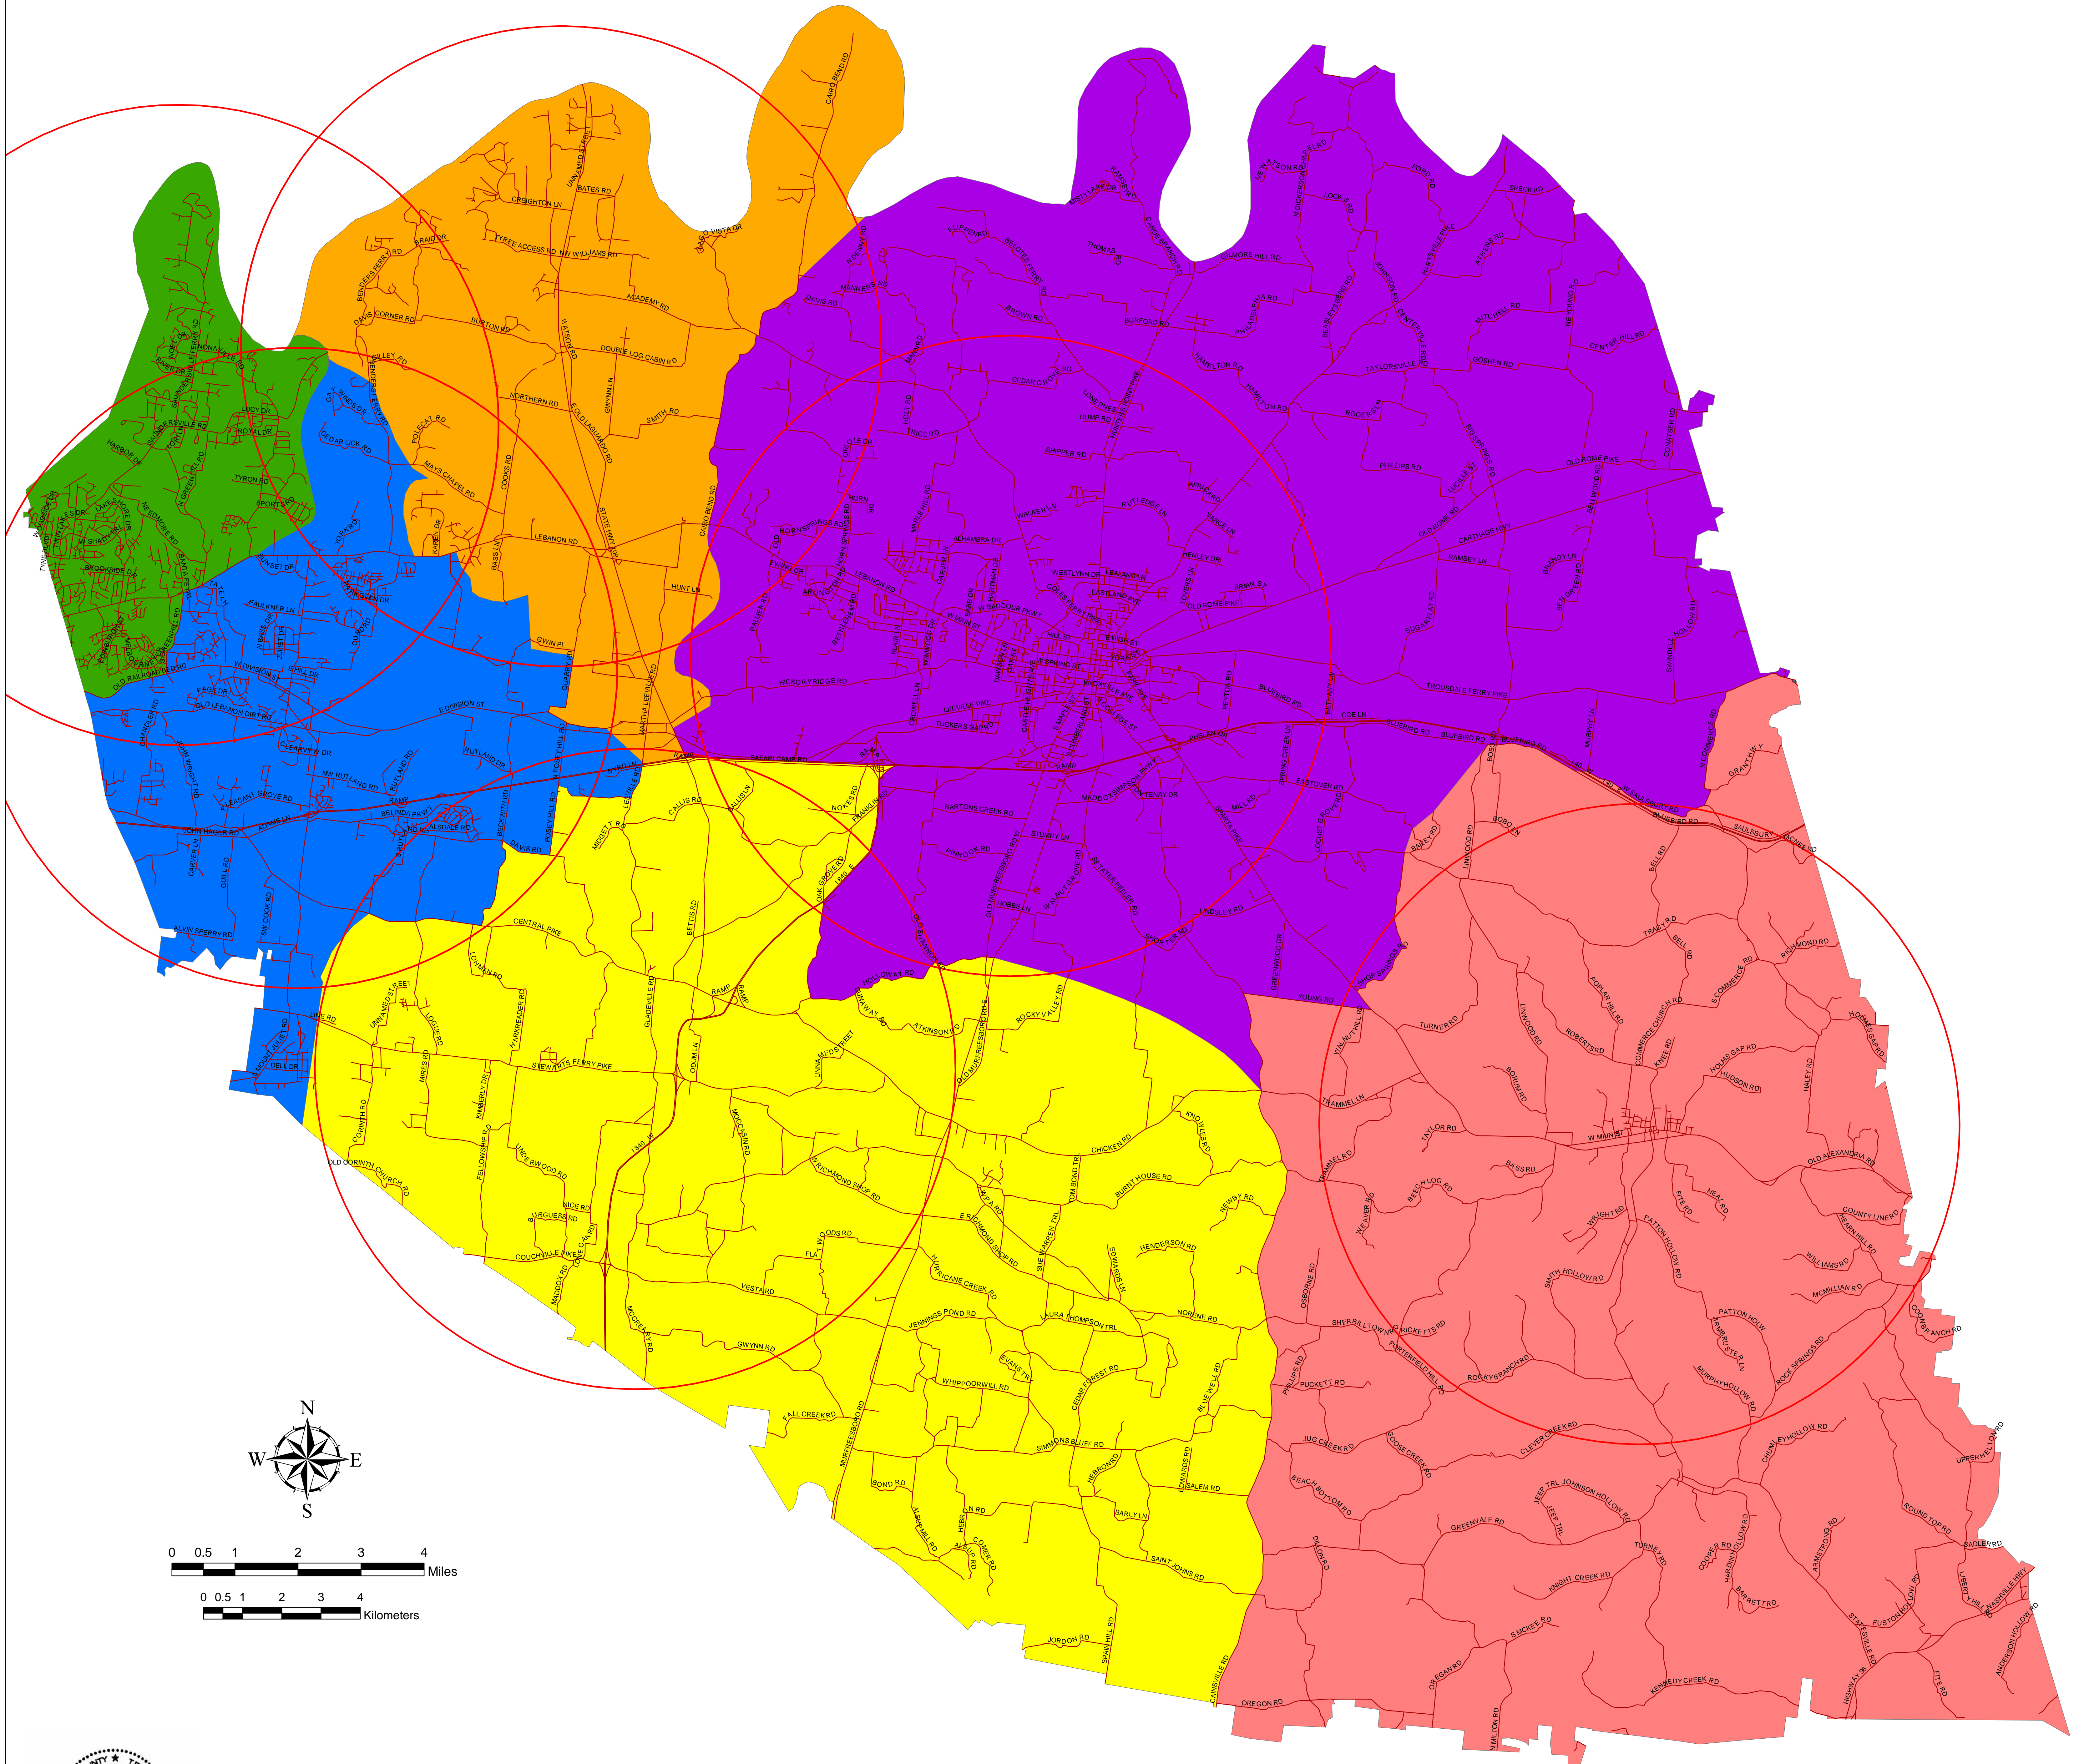

Wilson Emergency Management Agency Service Areas

0 0.5 1 2 3 4 Miles

0 0.5 1 2 3 4 Kilometers